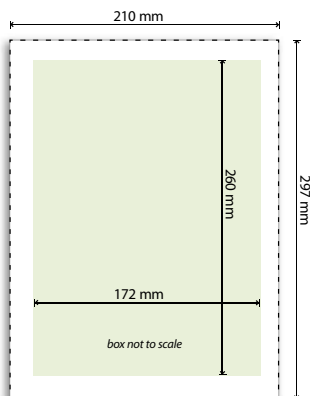

**FULL PAGE**

**Trim size**  
 210mm x 297mm

**Image area**  
 172mm x 260mm

**Bleed required**  
 5mm bleed all 4 sides

**HALF PAGE vertical**

**Trim size**  
 104mm x 297mm

**Image area**  
 83.5mm x 260mm

**Bleed required**  
 5mm bleed 3 sides

**HALF PAGE horizontal**

**Trim size**  
 210mm x 148mm

**Image area**  
 172mm x 127mm

**Bleed required**  
 5mm bleed 3 sides

**THIRD PAGE**

**Trim size**  
 75mm x 297mm

**Image area**  
 55mm x 260mm

**Bleed required**  
 5mm bleed 3 sides