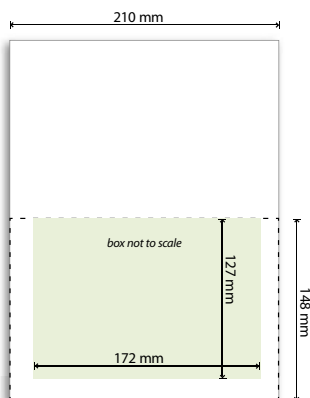

**FULL PAGE**

**Trim size**  
 210mm x 297mm

**Image area**  
 172mm x 260mm

**Bleed required**  
 5mm bleed all 4 sides

**HALF PAGE vertical**

**Trim size**  
 104mm x 297mm

**Image area**  
 83.5mm x 260mm

**Bleed required**  
 5mm bleed 3 sides

**HALF PAGE horizontal**

**Trim size**  
 210mm x 148mm

**Image area**  
 172mm x 127mm

**Bleed required**  
 5mm bleed 3 sides

**THIRD PAGE**

**Trim size**  
 75mm x 297mm

**Image area**  
 55mm x 260mm

**Bleed required**  
 5mm bleed 3 sides