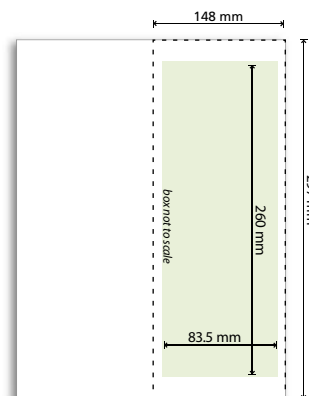

**FULL PAGE**

**Trim size**  
 210mm x 297mm

**Image area**  
 172mm x 260mm

**Bleed required**  
 5mm bleed all 4 sides

**HALF PAGE vertical**

**Trim size**  
 104mm x 297mm

**Image area**  
 83.5mm x 260mm

**Bleed required**  
 5mm bleed 3 sides

**HALF PAGE horizontal**

**Trim size**  
 210mm x 148mm

**Image area**  
 172mm x 127mm

**Bleed required**  
 5mm bleed 3 sides

**THIRD PAGE**

**Trim size**  
 75mm x 297mm

**Image area**  
 55mm x 260mm

**Bleed required**  
 5mm bleed 3 sides